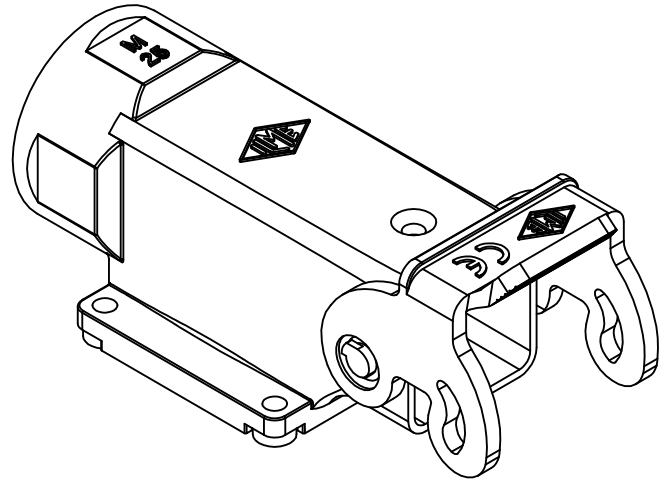

Panel cut-out for enclosures

Diritti riservati All rights reserved

REV.	DATE	SIGNATURE

Dimensions in mm

Simplified representation with dimensions without tolerance

Original Size A4

Date 27/11/23

Sign. G. Renna

MK IAPN25

Insulating bulkhead mounting housing, black colour, with plastic lever, 4-screw fixing, with M25 cable entry

Scale
1:1