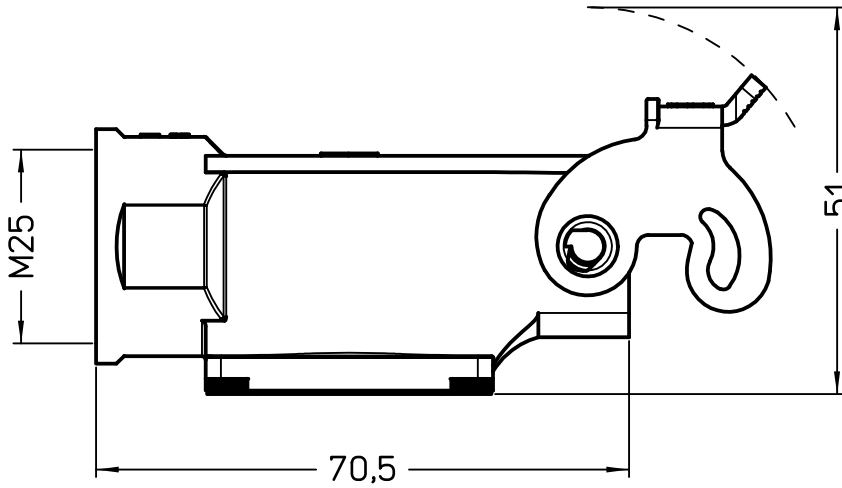

Panel cut-out for enclosures

Diritti riservati All rights reserved

REV.	DATE	SIGNATURE

Dimensions in mm

Simplified representation with dimensions without tolerance

Original Size A4

Date 27/11/23

Sign. G. Renna

MK IAPN25

Insulating bulkhead mounting housing, black colour, with plastic lever, 4-screw fixing, with M25 cable entry

Scale
1:1