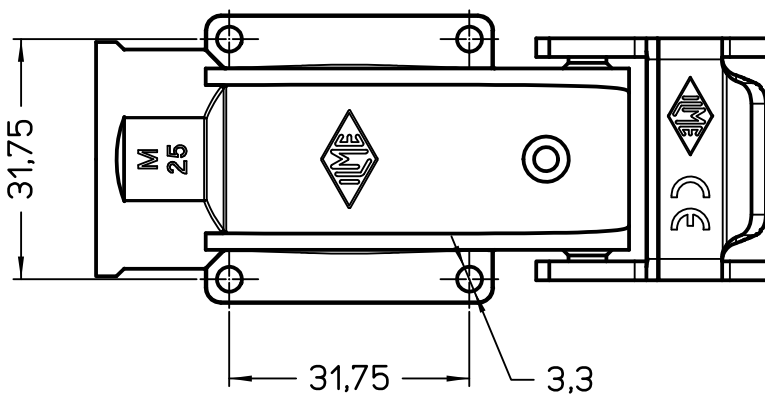

Panel cut-out for enclosures

Diritti riservati All rights reserved

REV.	DATE	SIGNATURE

Dimensions in mm

Simplified representation with dimensions without tolerance

Original Size A4

Date 27/11/23

Sign. G. Renna

MK IAPN25

Insulating bulkhead mounting housing, black colour, with plastic lever, 4-screw fixing, with M25 cable entry

Scale
1:1