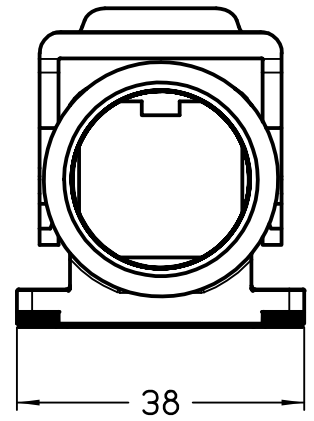

Panel cut-out for enclosures

Diritti riservati All rights reserved

REV.	DATE	SIGNATURE

Dimensions in mm

Simplified representation with dimensions without tolerance

Original Size A4

Date 27/11/23

Sign. G. Renna

MK IAPN25

Insulating bulkhead mounting housing, black colour, with plastic lever, 4-screw fixing, with M25 cable entry

Scale
1:1