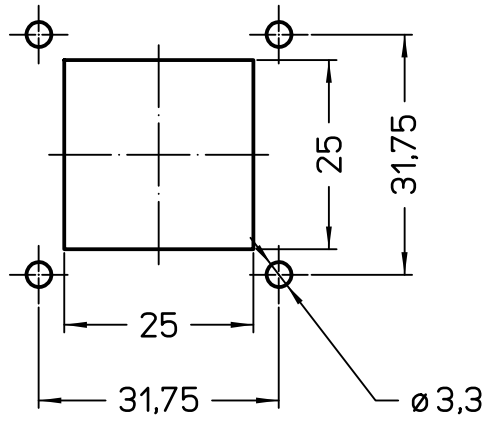

Panel cut-out for enclosures

Diritti riservati All rights reserved

REV.	DATE	SIGNATURE

Dimensions in mm

Simplified representation with dimensions without tolerance

Original Size A4

Date 27/11/23

Sign. G. Renna

MK IAPN25

Insulating bulkhead mounting housing, black colour, with plastic lever, 4-screw fixing, with M25 cable entry

Scale
1:1